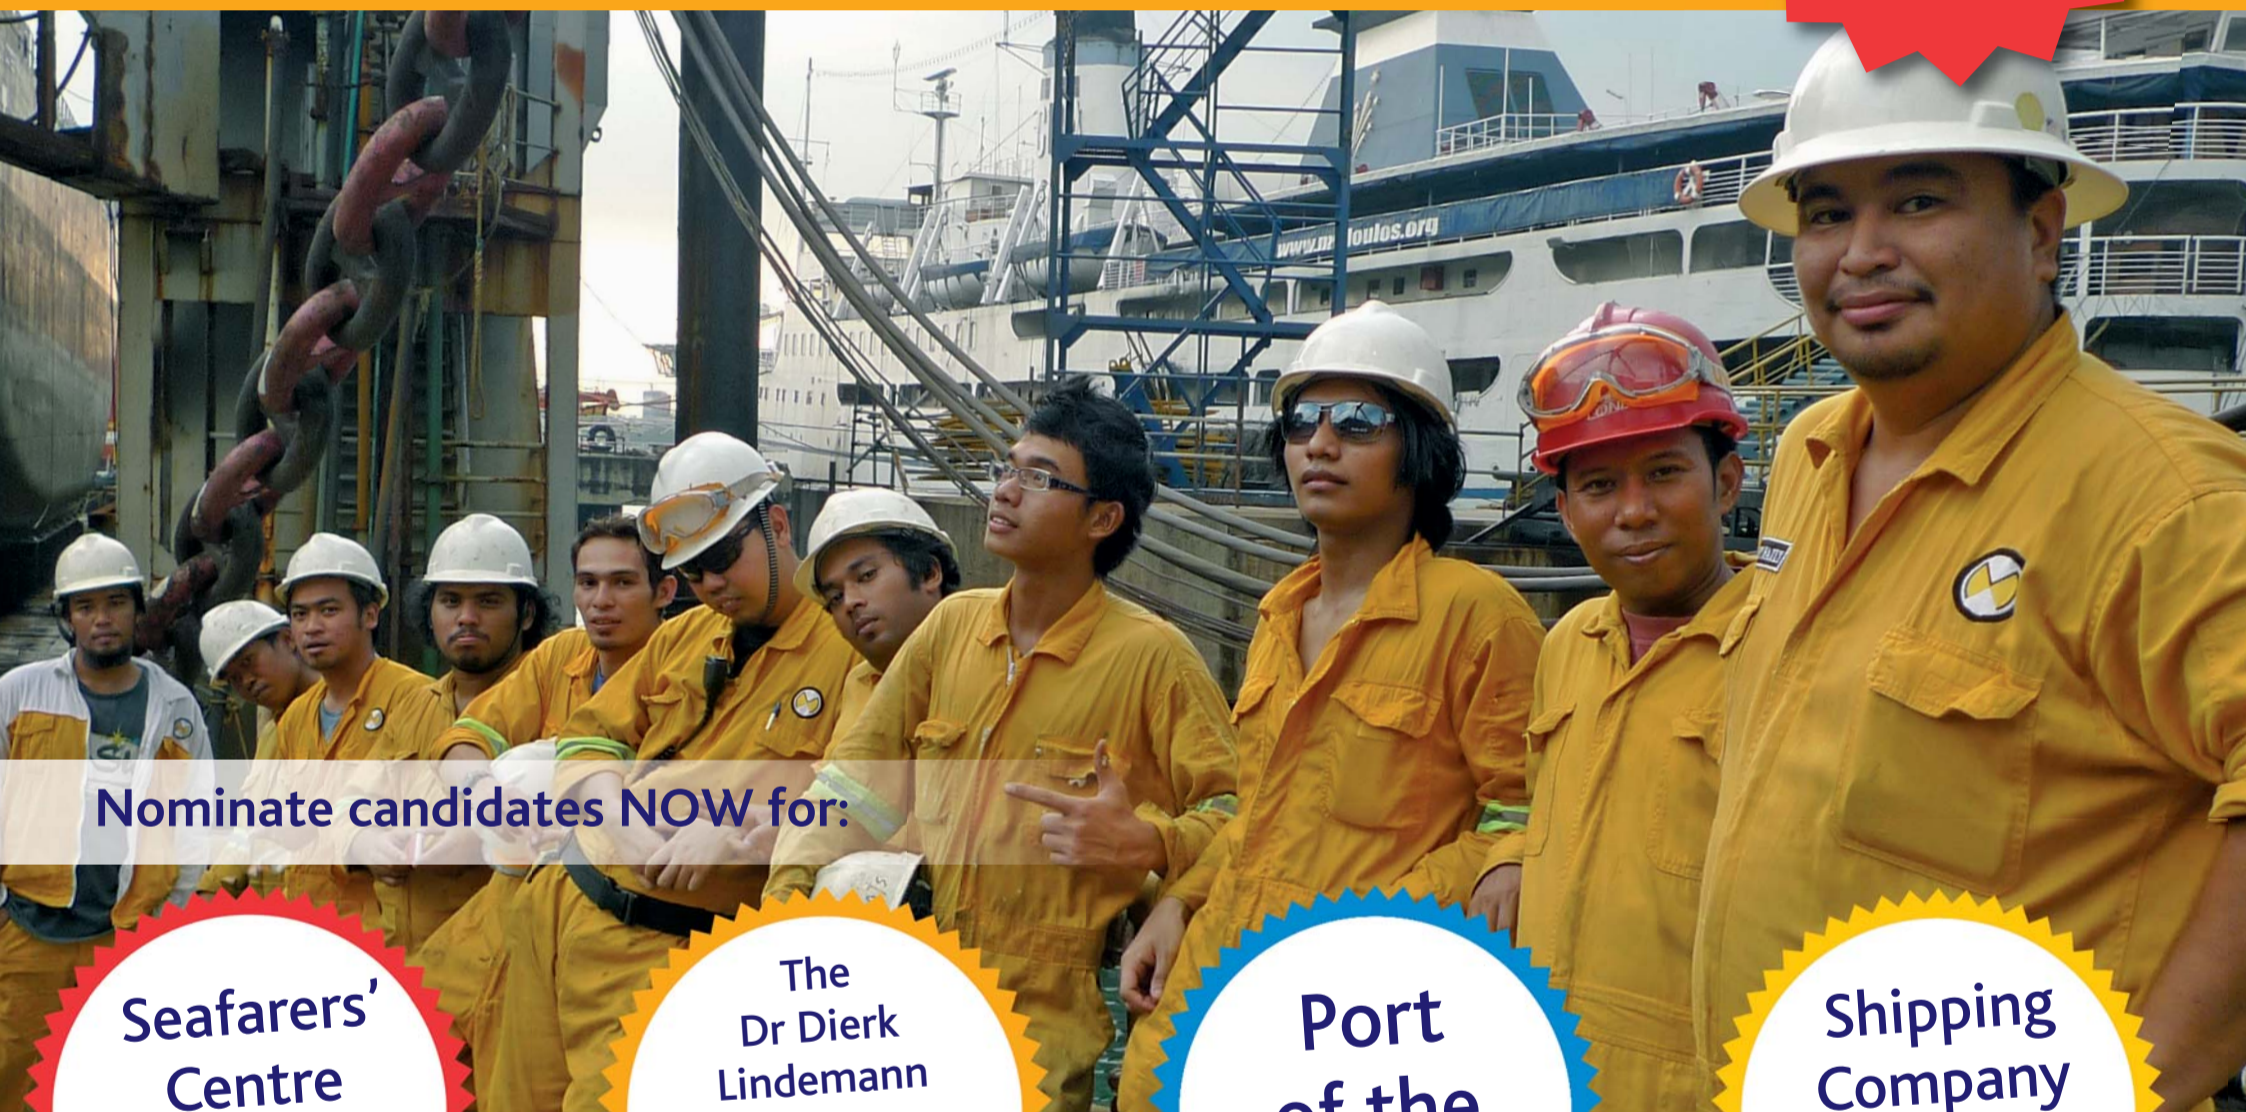

International Seafarers' Welfare Awards 2016

Promoting excellence in seafarers' welfare provision

Tell us who provides you with the best services, facilities and care while you're away from home.

Seafarers
have your
say!

Nominate candidates NOW for:

Seafarers' Centre of the Year

The Dr Dierk Lindemann Welfare Personality of the Year

Port of the Year

Shipping Company of the Year

Visit: seafarerswelfareawards.org.uk and nominate as many candidates as you want.